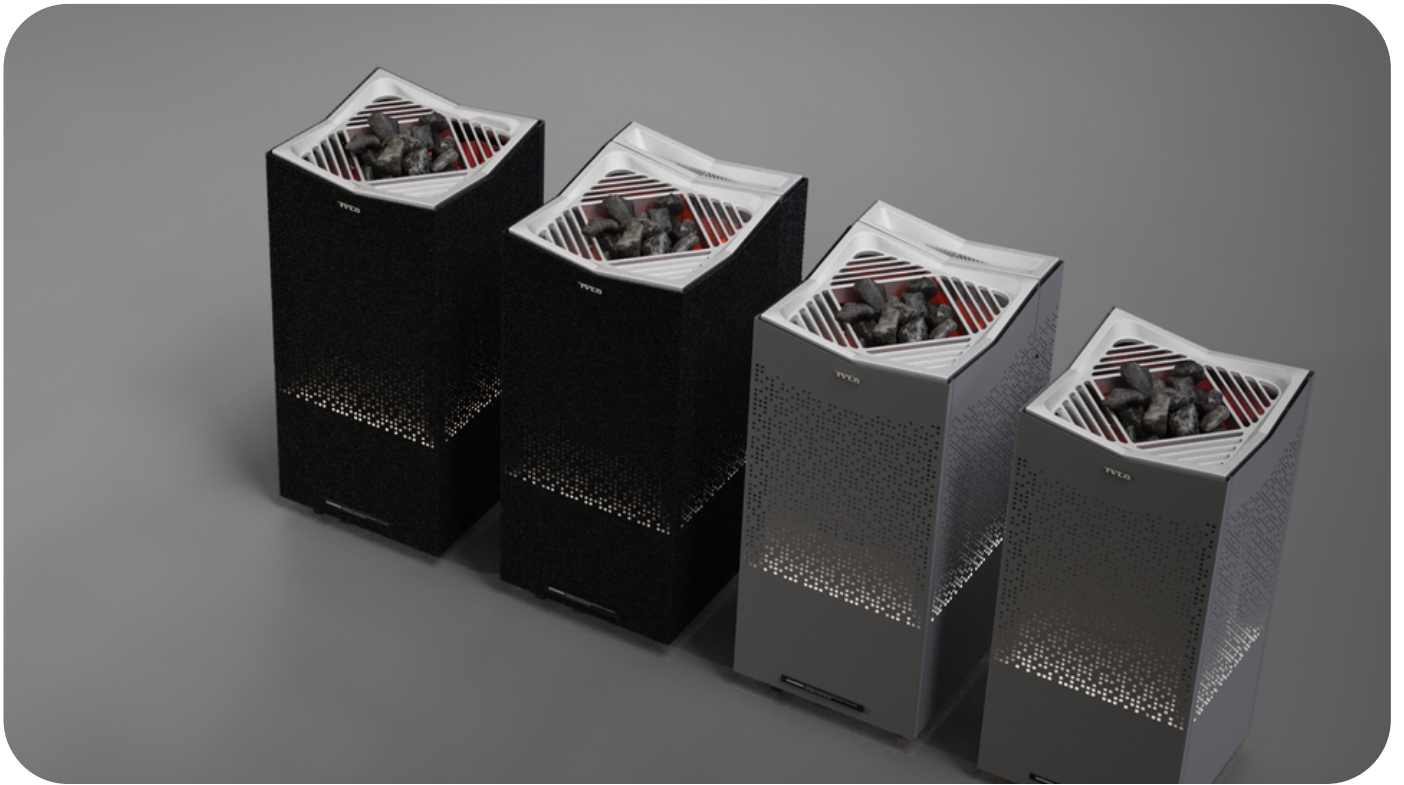

For your comfort

Do you prefer a hot, dry traditional sauna or a softer temperature with a bit of humidity? Choose between our traditional sauna heaters or our Combi heaters for a Soft sauna experience and create your ultimate sauna indulgence. Available in Black and Grey as standard options.

Did you know?

The Combi version can achieve energy savings of up to 25% compared to traditional heaters by utilizing temperatures of 65-70°C and a humidity level of 35%.