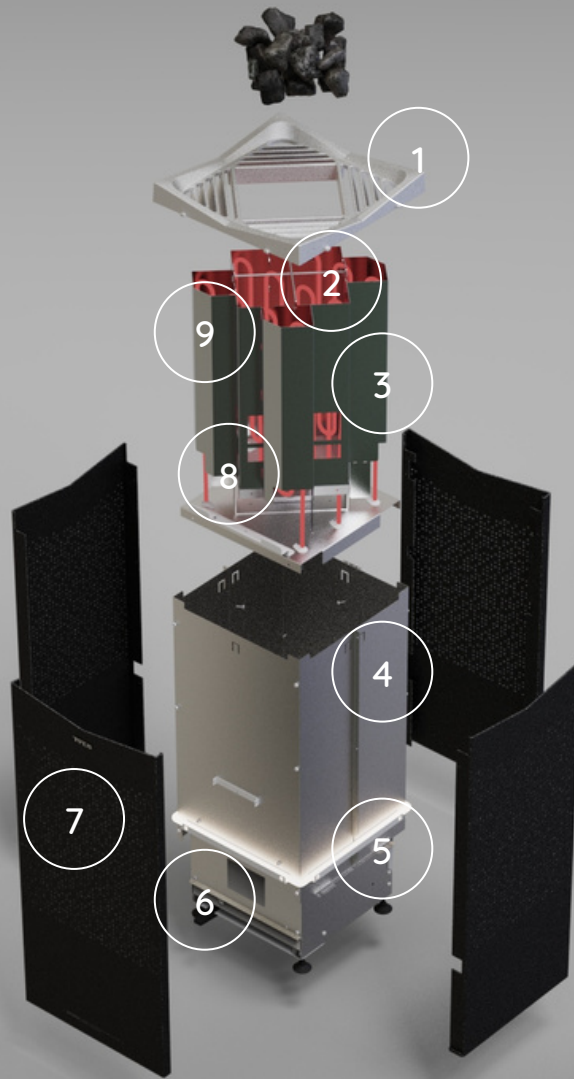

- Conveniently placed in a corner, against a wall, or in front of glass
- Features four equally beautiful and visible sides
- Floor standing

FAST WARM UP

- Equipped with IntelliAir air chambers for efficient heating

STONE RESERVOIR

- Enhanced capacity to hold a full pack of 20 kg of stones
- Deeper reservoir allows more time for the water to vaporize

TECH

- Built in electronics – Elite with Wifi

INSTALLATION & MAINTENANCE

- Easily accessible without the need to turn the sauna heater to the back side

Under the hood

1. Solid casted aluminum grill
2. Tylö quality heating element
3. Easier to change elements and store reservoir
4. Inner cover for effective heat deflection
5. Sauna proof neon LED light
6. Accessibility for easy installation and service
7. Changeable panels
8. IntelliAir - Stones in the middle and air chambers around
9. Larger and deeper stone reservoir